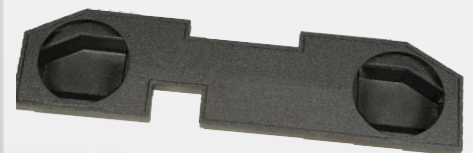

Single Horn Ported

SB210TV-BL MD HZ (CU)  
 49" x 8" x 14½" 5.0" 33 1.3  
 SB212TV-BL  
 49" x 8" x 14½" 5.0" 33 1.3

2-Hole Universal Truck Ported

SB6X9-BL

(2) Single Wedge 6"x9"

SB6.5-BL

(2) Single 6.5" Sealed

SB110SM-BL MD (CU)  
 3.50" .65  
 SB112SM-BL  
 5.75" .75

Universal Shallow

SB110VSM-BL MD (CU)  
 20.875" x 6.375" x 13.25" 5.125" .75  
 SB112VSM-BL  
 23.75" x 9.25" x 15.75" 8" 1.1

Single "J" Ported

SB412-BL (CU)  
 30" x 25½" x 13" 1.0

4-Hole Sealed

SB202-210-BL MD (CU)  
 6" .65  
 SB202-212-BL

2002-2018 4-Door Quad Cab  
 Underseat

SB203-210-BL MD (CU)  
SB203-212-BL 6.5" .80

2019-Current 4-Door Quad Cab Underseat